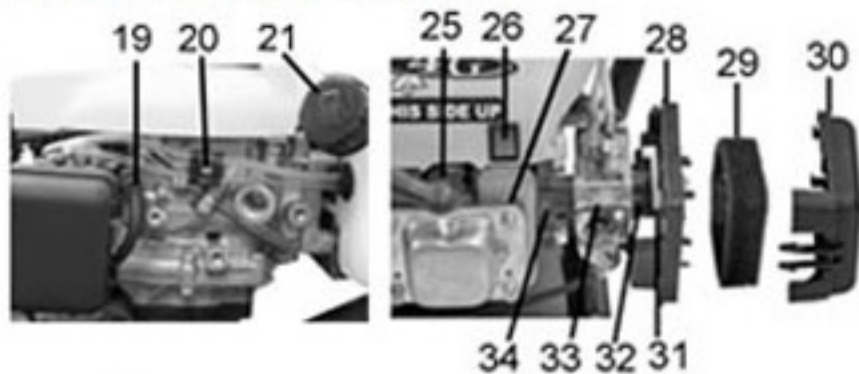

# 4G ENGINE PARTS

Diagram #	Part #	Description	# Parts Used
1	4180	Mitten Grip Recoil Handle	1
2	4304	Recoil Assembly with handle	1
3	4305	Recoil Starter Cup	1
4	4322	Yellow Engine Shroud	1
5	4327	Ignition Coil	1
6	4048	Throttle Lever and Cable Assembly	1
7	4170	Machine Screw for Cushion Handles	1
8	4481	Cushion Handle (throttle side)	1
9	3722	Handle Plate	1
10	4307	Muffler Cover	1
11	4306	Muffler	1
12	4349	Oil Fill Tube (Generation 2 & 3)	1
13	4345	Oil Fill Dipstick with O-Ring (Generation 2 & 3)	1
14	4424	Cushion Handle )	1
15	4373	Fuel Tank with Fuel Lines	1
16	4069	Jiffy Billboard	1
19	4511	Breather Tube	1
20	4376	Fuel Line Support Clip	1
21	4468	Fuel Cap	1
25	4290	Spark Plug	1
26	4323	On - Off Switch	1
27	4524	Valve Cover Gasket	1
28	4378	Inside Air Cleaner Cover	1
29	4338	Foam Air Filter Element	1
30	4337	Outside Air Cleaner Cover	1
31	1002	Carburetor & Air Cleaner Gasket Kit	1
32	4379	Air Cleaner Spacer	1
33	4381	Carburetor	1
34	4369	Carburetor Adaptor Kit	1
	4474	Engine Hardware Kit	
	4478	Carburetor Harware Kit - <b>INCLUDED IN #4474</b>	