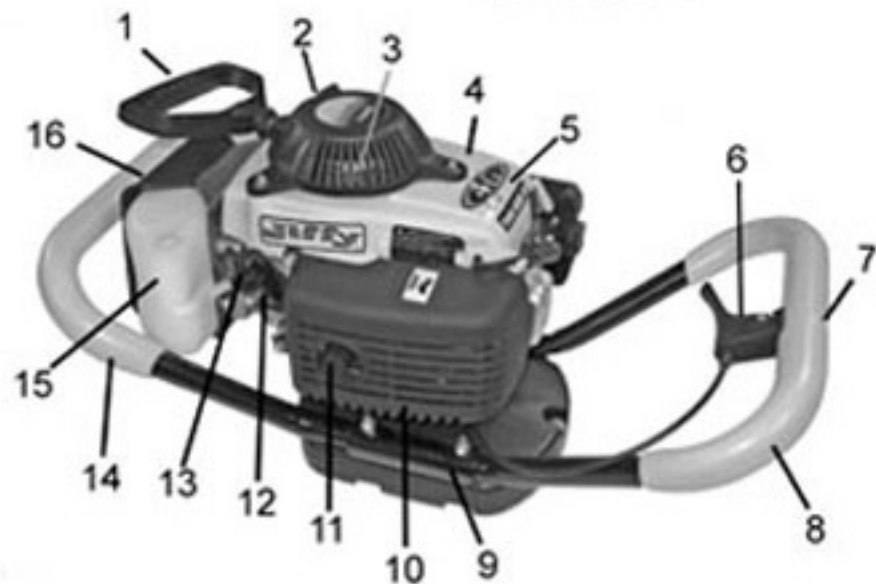

# 4G ENGINE PARTS

Diagram #	Part #	Description	# Parts Used
1	4180	Mitten Grip Recoil Handle	1
2	4304	Recoil Assembly with handle	1
3	4305	Recoil Starter Cup	1
4	4322	Yellow Engine Shroud	1
5	4327	Ignition Coil	1
6	4048	Throttle Lever and Cable Assembly	1
7	4170	Machine Screw for Cushion Handles	1
8	4481	Cushion Handle (throttle side)	1
9	3722	Handle Plate	1
10	4307	Muffler Cover	1
11	4306	Muffler	1
12	4349	Oil Fill Tube (Generation 2 & 3)	1
13	4345	Oil Fill Dipstick with O-Ring (Generation 2 & 3)	1
14	4424	Cushion Handle )	1
15	4373	Fuel Tank with Fuel Lines	1
16	4069	Jiffy Billboard	1
19	4511	Breather Tube	1
20	4376	Fuel Line Support Clip	1
21	4468	Fuel Cap	1
25	4290	Spark Plug	1
26	4323	On - Off Switch	1
27	4524	Valve Cover Gasket	1
28	4378	Inside Air Cleaner Cover	1
29	4338	Foam Air Filter Element	1
30	4337	Outside Air Cleaner Cover	1
31	1002	Carburetor & Air Cleaner Gasket Kit	1
32	4379	Air Cleaner Spacer	1
33	4381	Carburetor	1
34	4369	Carburetor Adaptor Kit	1
	4474	Engine Hardware Kit	
	4478	Carburetor Harware Kit - <b>INCLUDED IN #4474</b>	